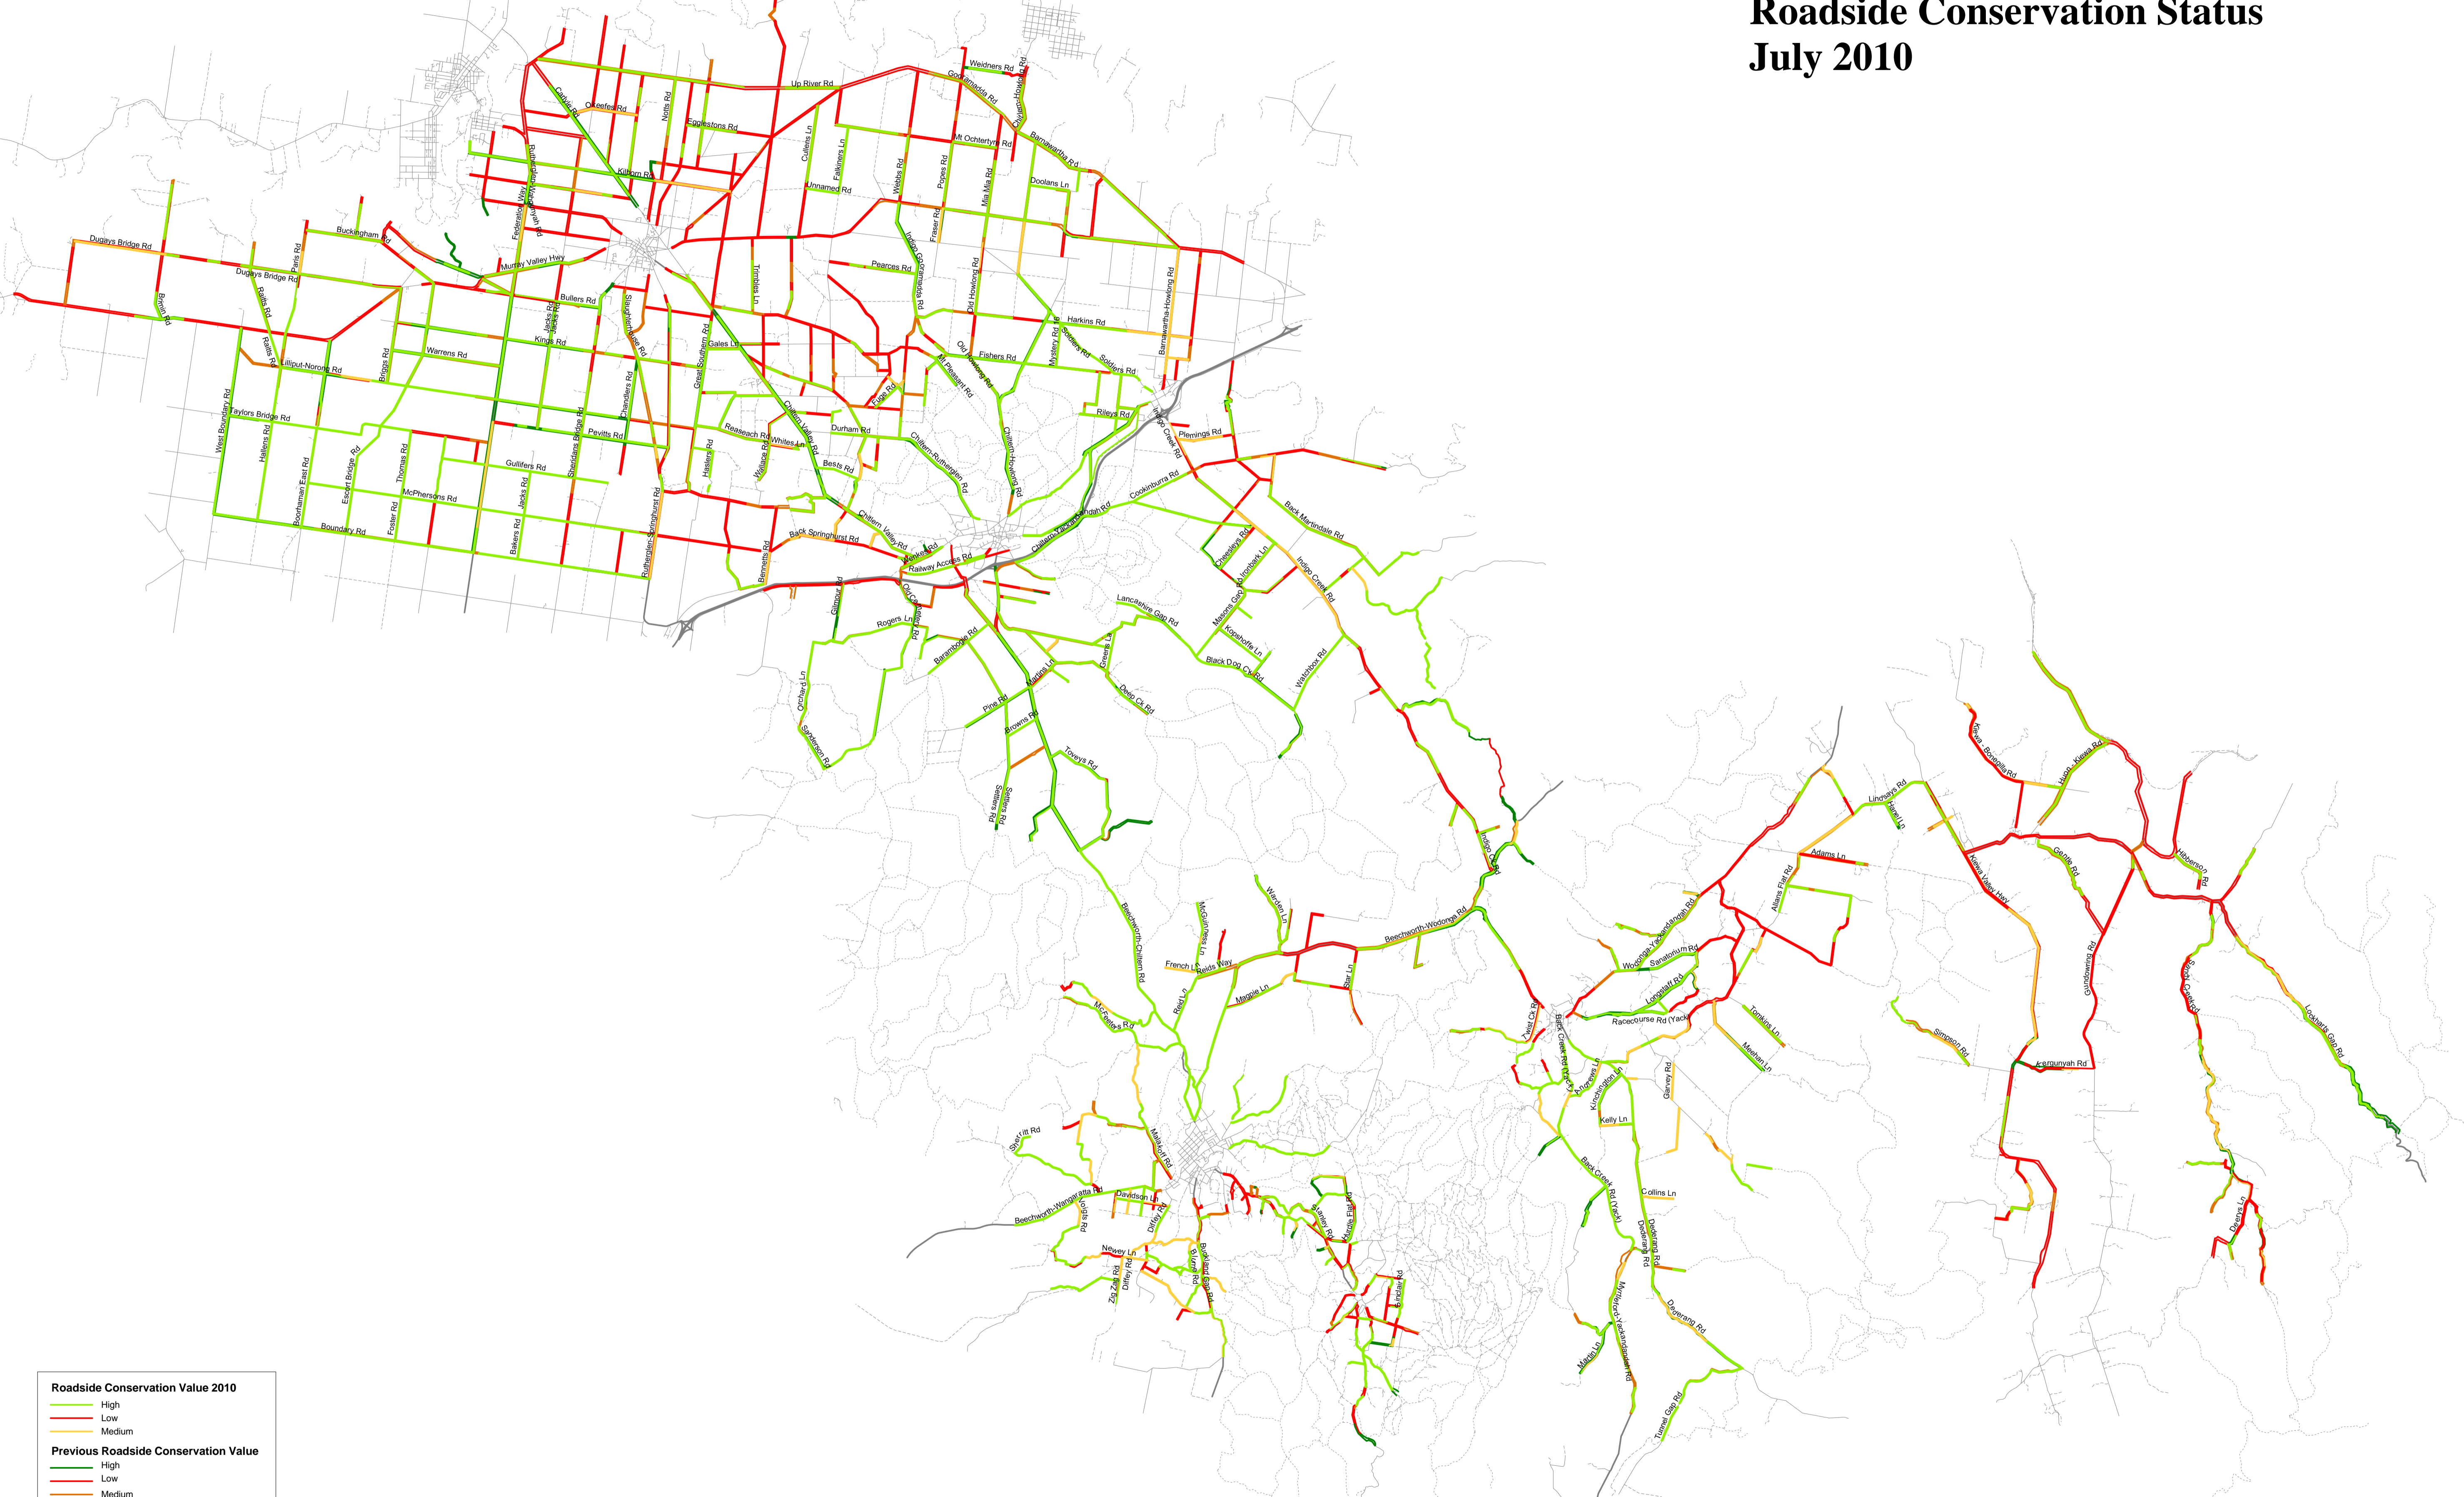

Indigo Shire Council Roadside Conservation Status July 2010

Roadside Conservation Value 2010	
Light Green	High
Red	Low
Orange	Medium

Previous Roadside Conservation Value	
Dark Green	High
Dark Red	Low
Dark Orange	Medium